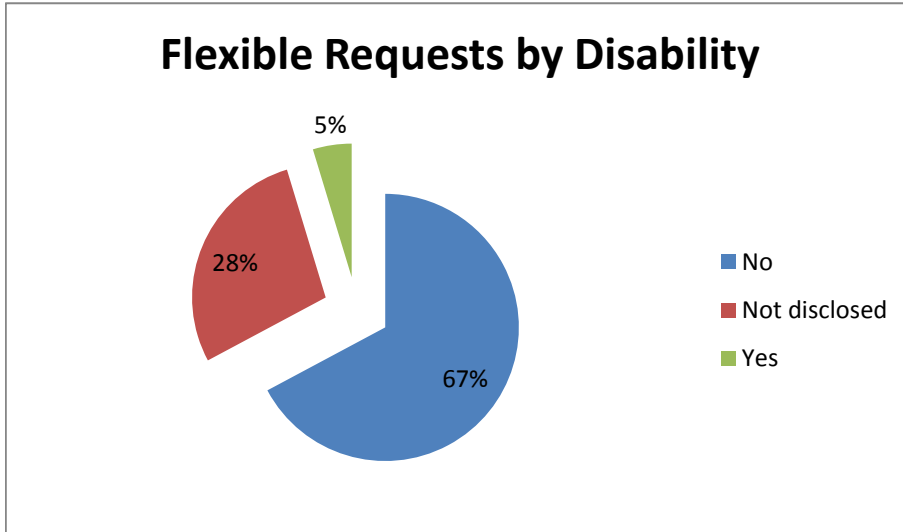

Flexible Requests by Ethnicity

Other	British
1	63

Flexible Requests by Gender

Male	Female
1	63

Flexible Requests by Disability

No	Not disclosed	Yes
43	18	3

Flexible Requests by Age

<=25	26-35	36-45	46-50	51-55	56-60	61+
1	29	10	6	9	6	3