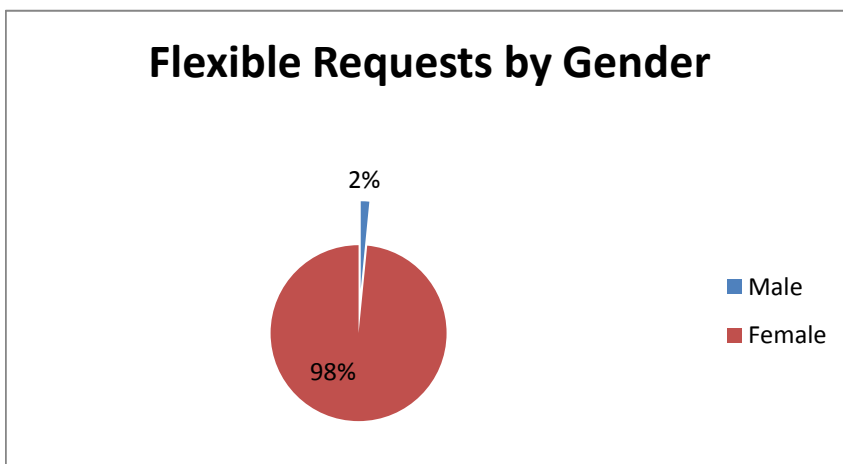

Flexible Requests by Ethnicity

Other	British
1	63

Flexible Requests by Gender

Male	Female
1	63

Flexible Requests by Disability

No	Not disclosed	Yes
43	18	3

Flexible Requests by Age

<=25	26-35	36-45	46-50	51-55	56-60	61+
1	29	10	6	9	6	3