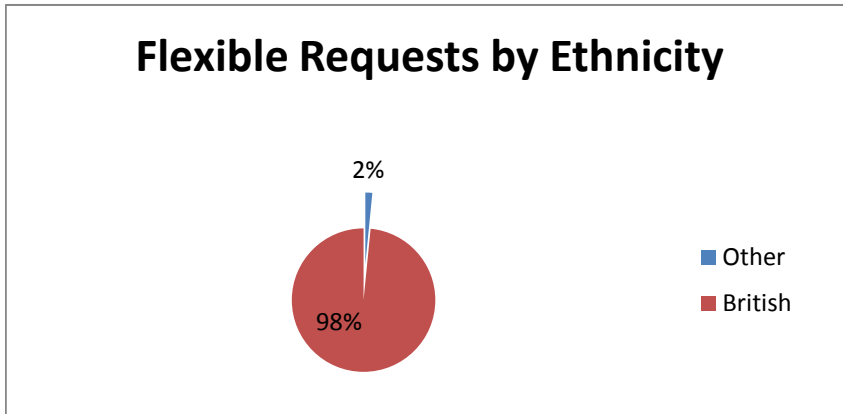

Flexible Requests by Ethnicity

Other	British
1	63

Flexible Requests by Gender

Male	Female
1	63

Flexible Requests by Disability

No	Not disclosed	Yes
43	18	3

Flexible Requests by Age

<=25	26-35	36-45	46-50	51-55	56-60	61+
1	29	10	6	9	6	3