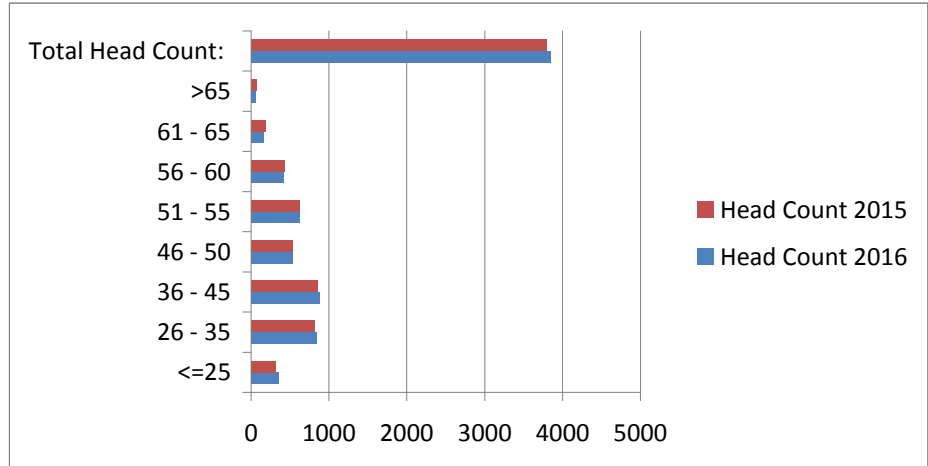

Headcount comparison 2015/2016 by Age banding

Age Bandings	Head Count 2016	Head Count 2015
<=25	354	305
26 - 35	836	807
36 - 45	876	850
46 - 50	533	536
51 - 55	611	621
56 - 60	413	429
61 - 65	155	181
>65	57	67
Total Head Count:	3835	3796

Head Count Percentage as at December 2016

Head Count Percentage as at December 2015