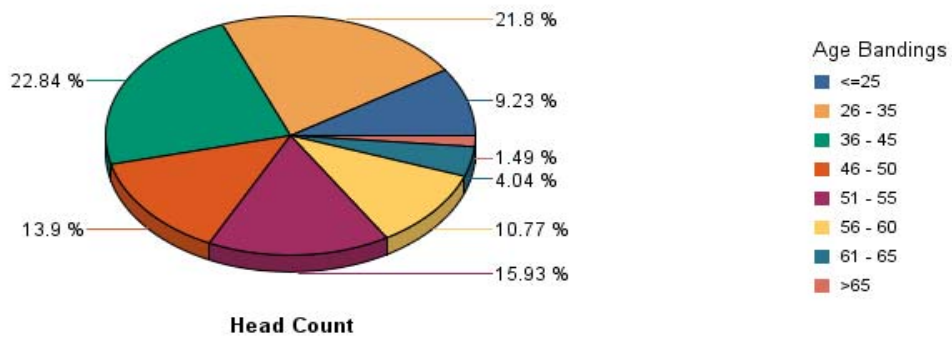

Headcount comparison 2015/2016 by Age banding

Age Bandings	Head Count 2016	Head Count 2015
<=25	354	305
26 - 35	836	807
36 - 45	876	850
46 - 50	533	536
51 - 55	611	621
56 - 60	413	429
61 - 65	155	181
>65	57	67
Total Head Count:	3835	3796

Head Count Percentage as at December 2016

Head Count Percentage as at December 2015