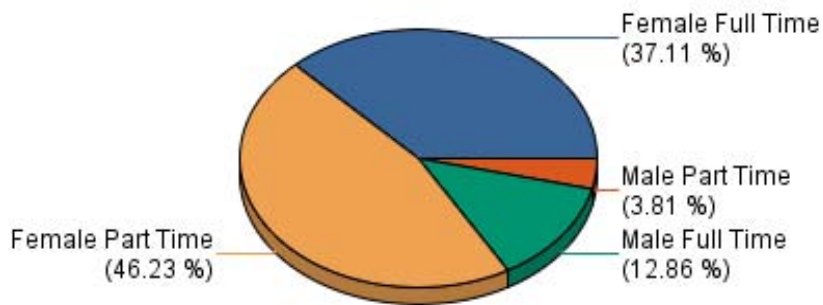

Head Count by Ethnicity as at 31 December 2016

Ethnic Origin:People	Head Count	%
A - White British	3476	90.64%
B - Irish	20	0.52%
C - Any other White background	85	2.22%
D - White and Black Caribbean	10	0.26%
E - White and Black African	2	0.05%
F - White and Asian	11	0.29%
G - Any other Mixed background	4	0.10%
H - Indian	63	1.64%
J - Pakistani	15	0.39%
L - Any other Asian background	49	1.28%
M - Caribbean	4	0.10%
N - African	11	0.29%
P - Any other Black background	8	0.21%
R - Chinese	8	0.21%
S - Any other ethnic group	19	0.50%
Z - Not Stated	39	1.02%
	11	0.29%
Sum:	3835	

Head Count by Gender as at 31 December 2016

	Full Time	Part Time	Head Count:
Female	1423	1773	3196
Male	493	146	639
Sum:	1916	1919	3835

Gender FT PT	Head Count
Female Full Time	1423
Female Part Time	1773
Male Full Time	493
Male Part Time	146
Sum:	3835